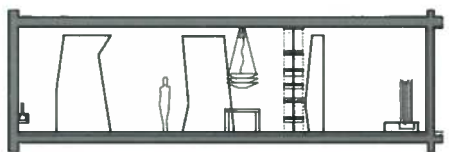

City Lounge | Johannes Will

Location: Vienna, Austria | Photos © Hertha Hurnaus

The main walls of this apartment have been dismantled. There are doorways without doors between the bathroom and kitchen areas, and a large unit with oblique shelves divides the living and working areas.

Floor plan

Section

Resin panels replace customary tiles in the transparent bathroom. Living is reduced to its essentials in this apartment, creating an interesting play of light, shadows, and materials.