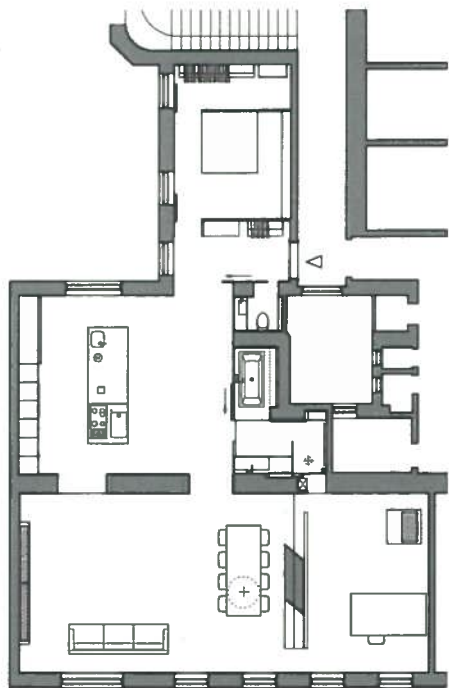

City Lounge | Johannes Will

Location: Vienna, Austria | Photos © Hertha Hurnaus

The main walls of this apartment have been dismantled. There are doorways without doors between the bathroom and kitchen areas, and a large unit with oblique shelves divides the living and working areas.

Floor plan

Section

Resin panels replace customary tiles in the transparent bathroom. Living is reduced to its essentials in this apartment, creating an interesting play of light, shadows, and materials.